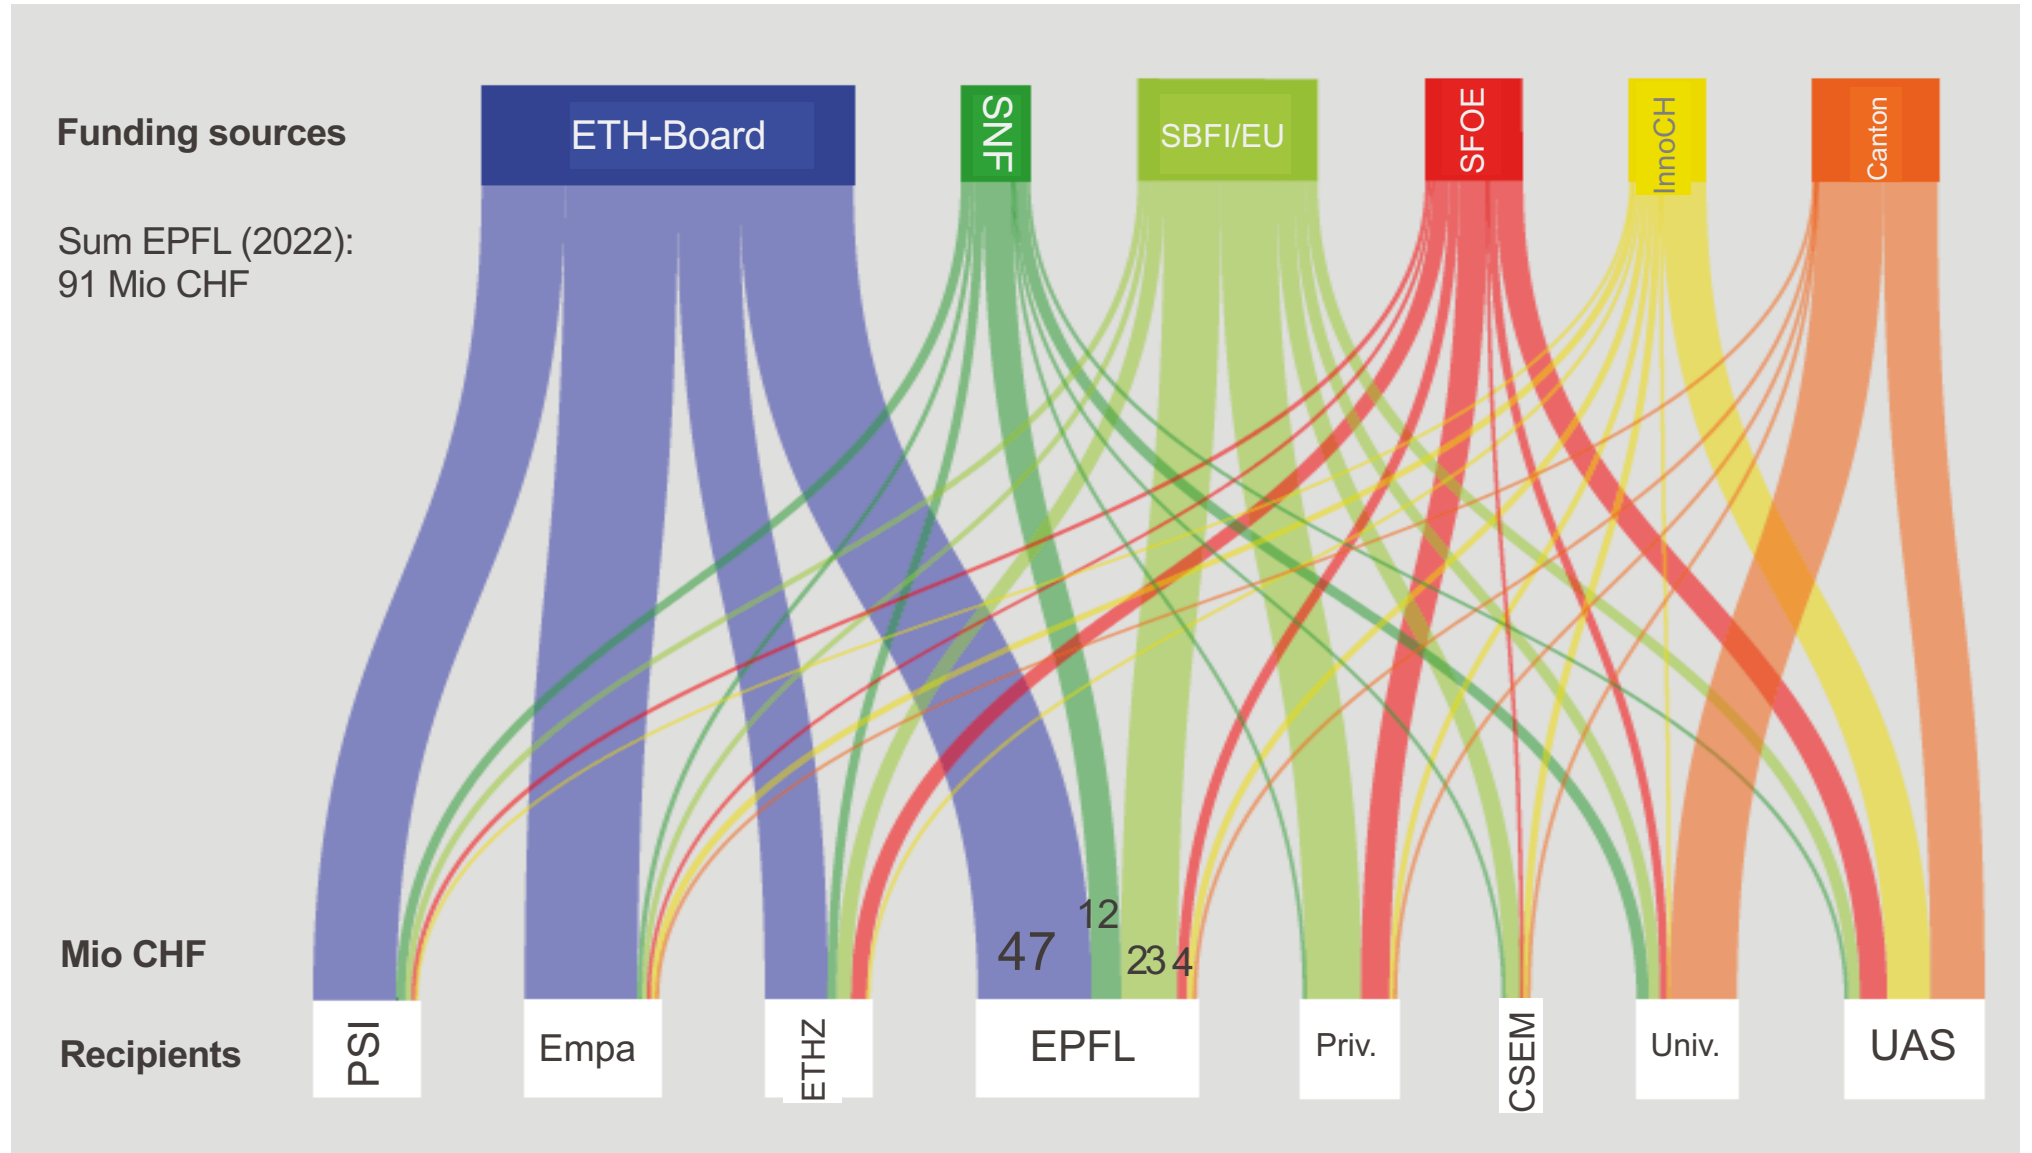

**Michael Graetzel and Shaik
Mohammed Zakeeruddin**
Laboratory of Photonics and Interfaces

Andras Kis
Laboratory of Nanoscale
Electronics and Structures

Xile Hu
Laboratory of Inorganic Synthesis and
Catalysis

Nicola Marzari
Laboratory of Theory and
Simulation of Materials

Mohammad Khaja Nazeeruddin
Group for Molecular Engineering of Functional
Materials

EPFL is the largest recipient of public energy research funding in Switzerland

CEN Activities

	Research	Outreach	Education
Students	<ul style="list-style-type: none"> • Support to student initiatives 	<ul style="list-style-type: none"> • “Coin du feu” 	<ul style="list-style-type: none"> • MSc Program • 1st-yr Sustainability • Energyscope
Labs	<ul style="list-style-type: none"> • Workshops • Project development • Project management 	<ul style="list-style-type: none"> • Faculty lunches • Newsletter • Energy Aperos 	
Industry	<ul style="list-style-type: none"> • Workshops • Project development • Visits / B2B meetings 	<ul style="list-style-type: none"> • Industry days 	<ul style="list-style-type: none"> • Executive Courses • CAS/MAS programs
Society	<ul style="list-style-type: none"> • Living labs 	<ul style="list-style-type: none"> • Social Media • Public events • Exhibitions • Dialogue platform 	<ul style="list-style-type: none"> • Energyscope Q&A’s • Energyscope MOOCs
EPFL	Strategic plans and initiatives		