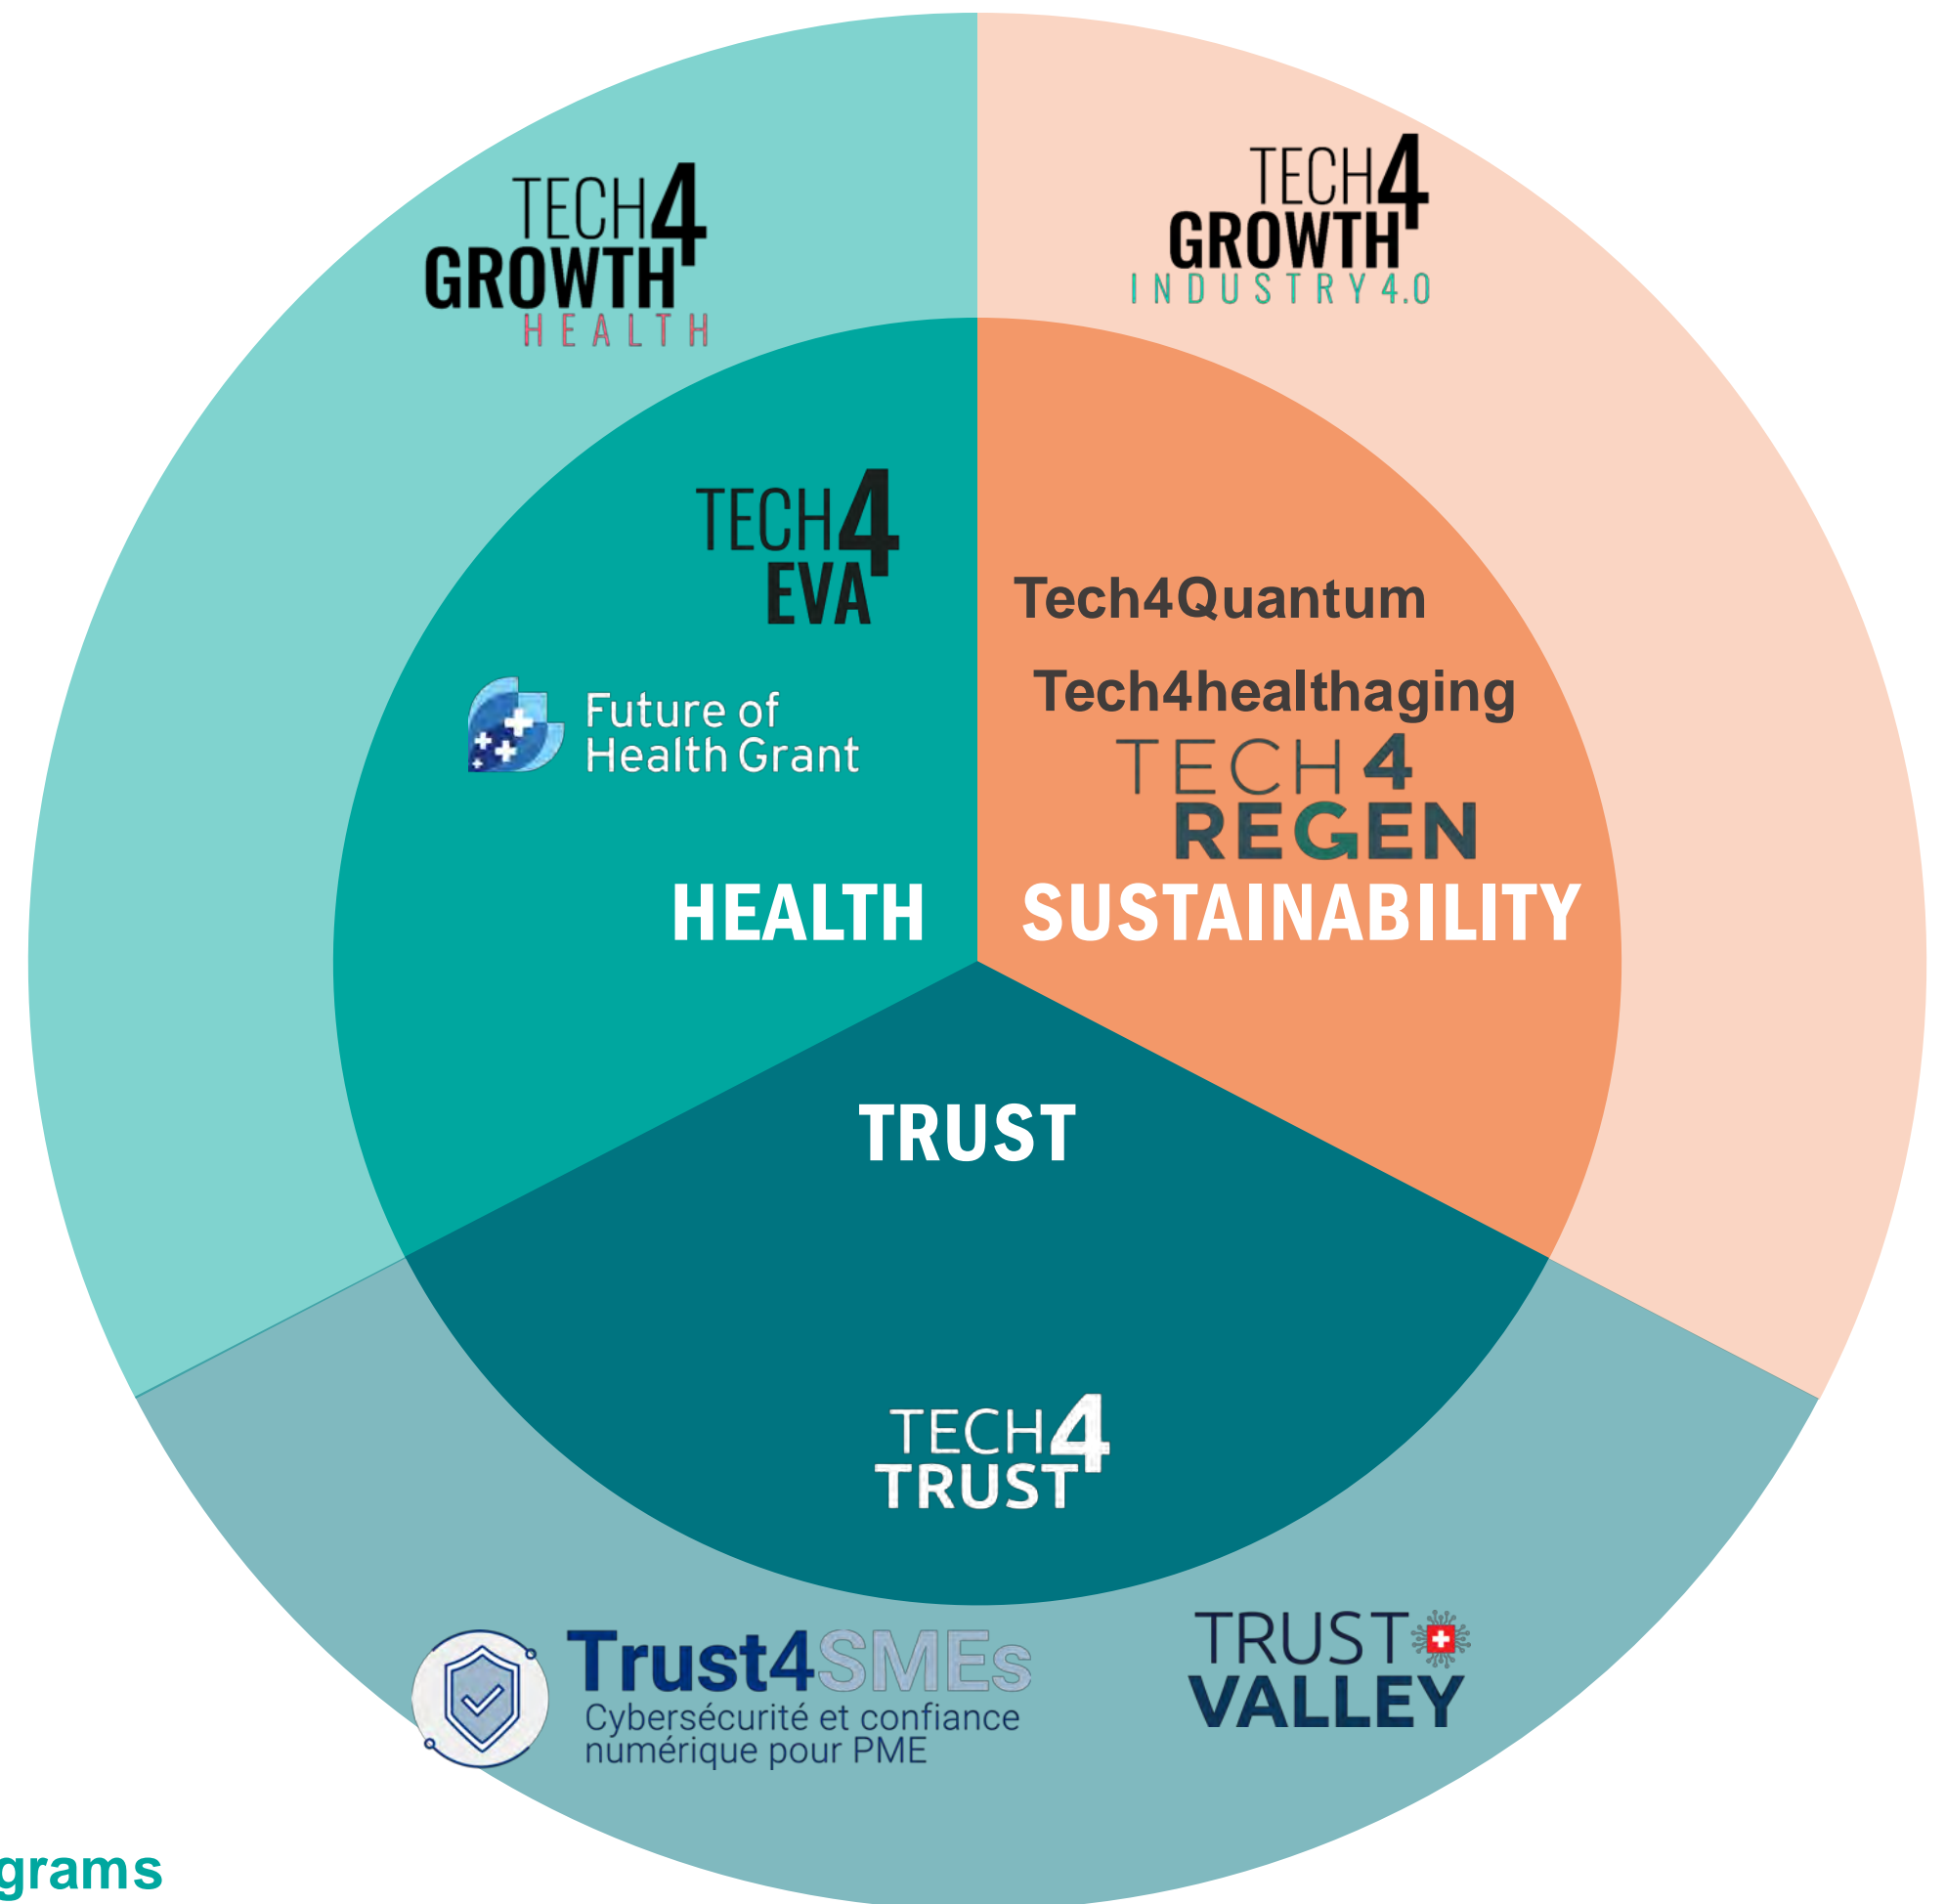

EPFL and its Innovation Ecosystem

**Ursula Oesterle
VP Innovation
EPFL**

November 2024

Bridging the gap between Academia and Commercialization

The EPFL Startup Ecosystem

EPFL Innovation Park: a dynamic ecosystem

Translating deep-tech & science research for commercialization and societal impact

Programs to unite companies and tackle societal issues

Innovation programs for **startups** and **corporate collaborations** to address societal challenges