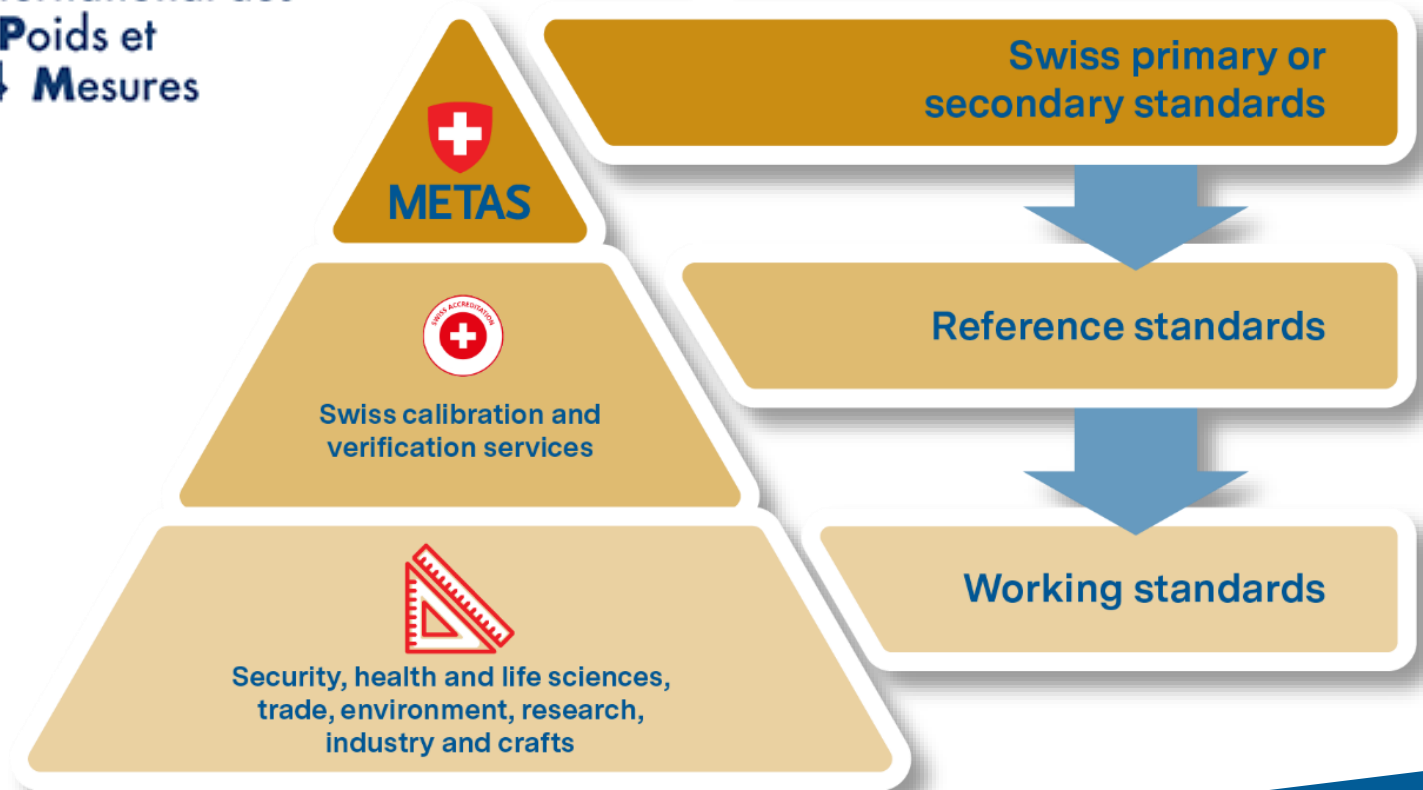

METAS – The most accurate place in Switzerland

Hugo Lehmann

Federal Office Day EPFL, 07/10/2024

**METAS, the Swiss
Federal Institute of
Metrology or the federal
competence center for
all questions relating to
measurement.**

METAS: The guardian of the SI units in Switzerland

Bureau
International des
Poids et
Mesures

R&D @METAS: 15 well-equipped labs

10 physics, 4 chemistry and 1 biology lab

R&D @METAS: Research Topics

R&D @METAS: Action fields

Take Home Message

1. METAS is the federal competence centre for all questions relating to measurement.
2. METAS performs applied research in all its various fields of activity to steadily improve measurement methods.
3. We engage in research collaborations with universities co-financed through funding institutions, in particular within the framework of the European Partnership on Metrology.
4. Moreover, we propose Master projects and support PhD thesis.

The background of the slide features three vertical banners on poles against a blue sky with light clouds. Each banner is white and displays the METAS logo (a red shield with a white cross) at the bottom, the word "METAS" in large blue letters in the middle, and a circular logo at the top. The circular logo is divided into several colored segments (red, orange, yellow, green, blue, purple) with a white cross in the center and the letters "SI" below it.