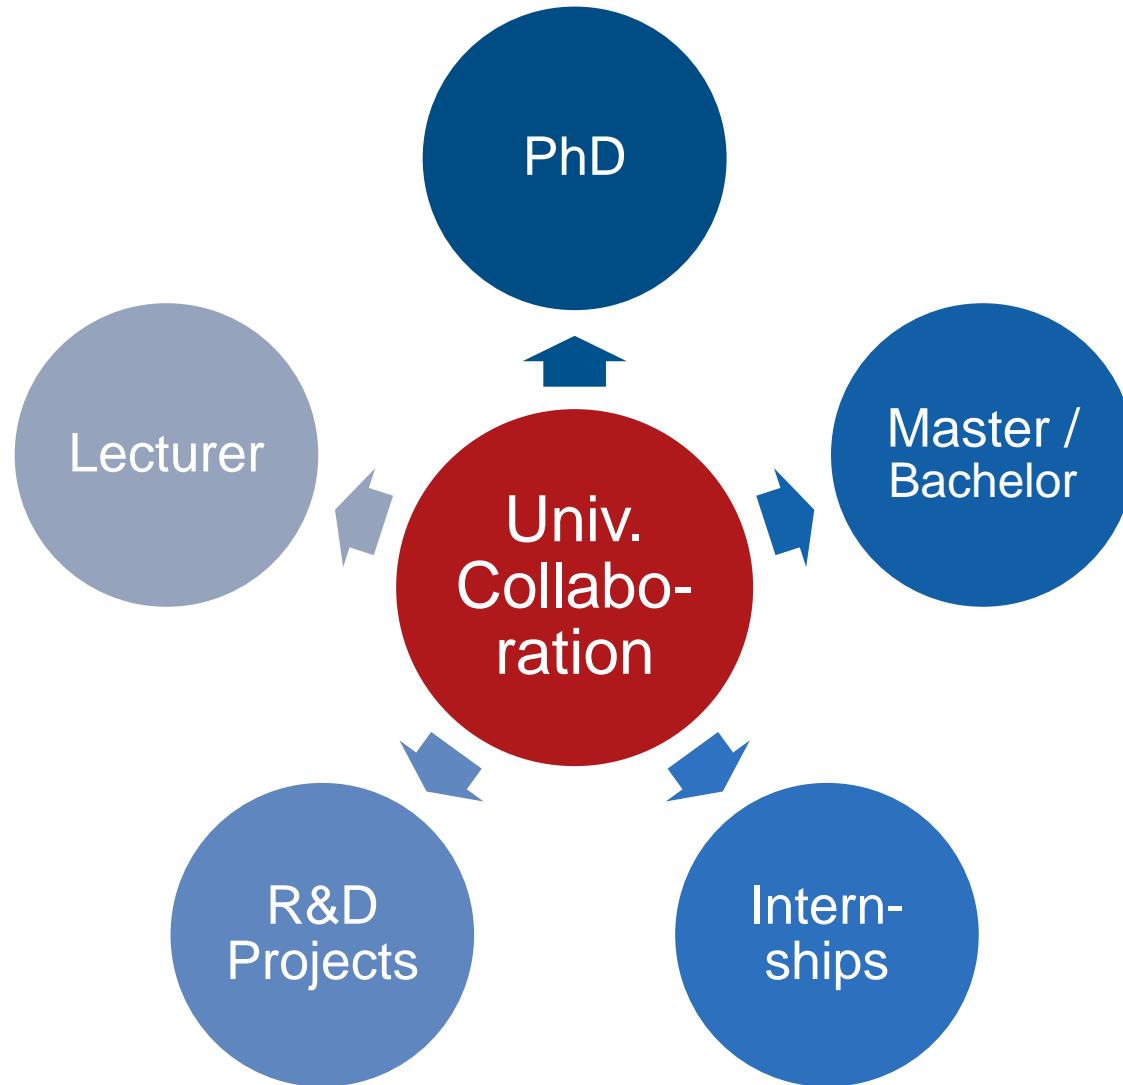

R&D in collaboration with partners

METAS & Universities

METAS PhD-projects with EPFL:

- Keivan Faghieh Niresi, Prof. Olga Fink: Intelligent Maintenance & Operation Systems
- Christina Giannakoudaki, Prof. Julia Schmale: Extreme Environments Research Lab - Ingvar Kamprad Chair

The background of the slide features three vertical banners on poles against a blue sky with light clouds. Each banner is white and displays the METAS logo (a red shield with a white cross) at the bottom, the word "METAS" in large blue letters in the middle, and a circular logo at the top. The circular logo is divided into several colored segments (red, orange, yellow, green, blue, purple) with a white cross in the center and the letters "SI" below it.