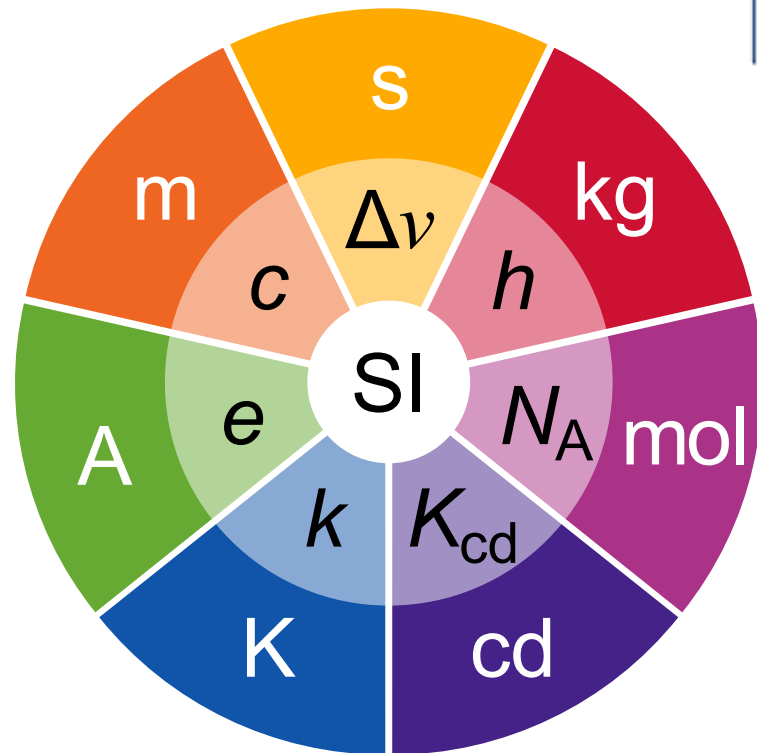

METAS: The guardian of the SI units in Switzerland