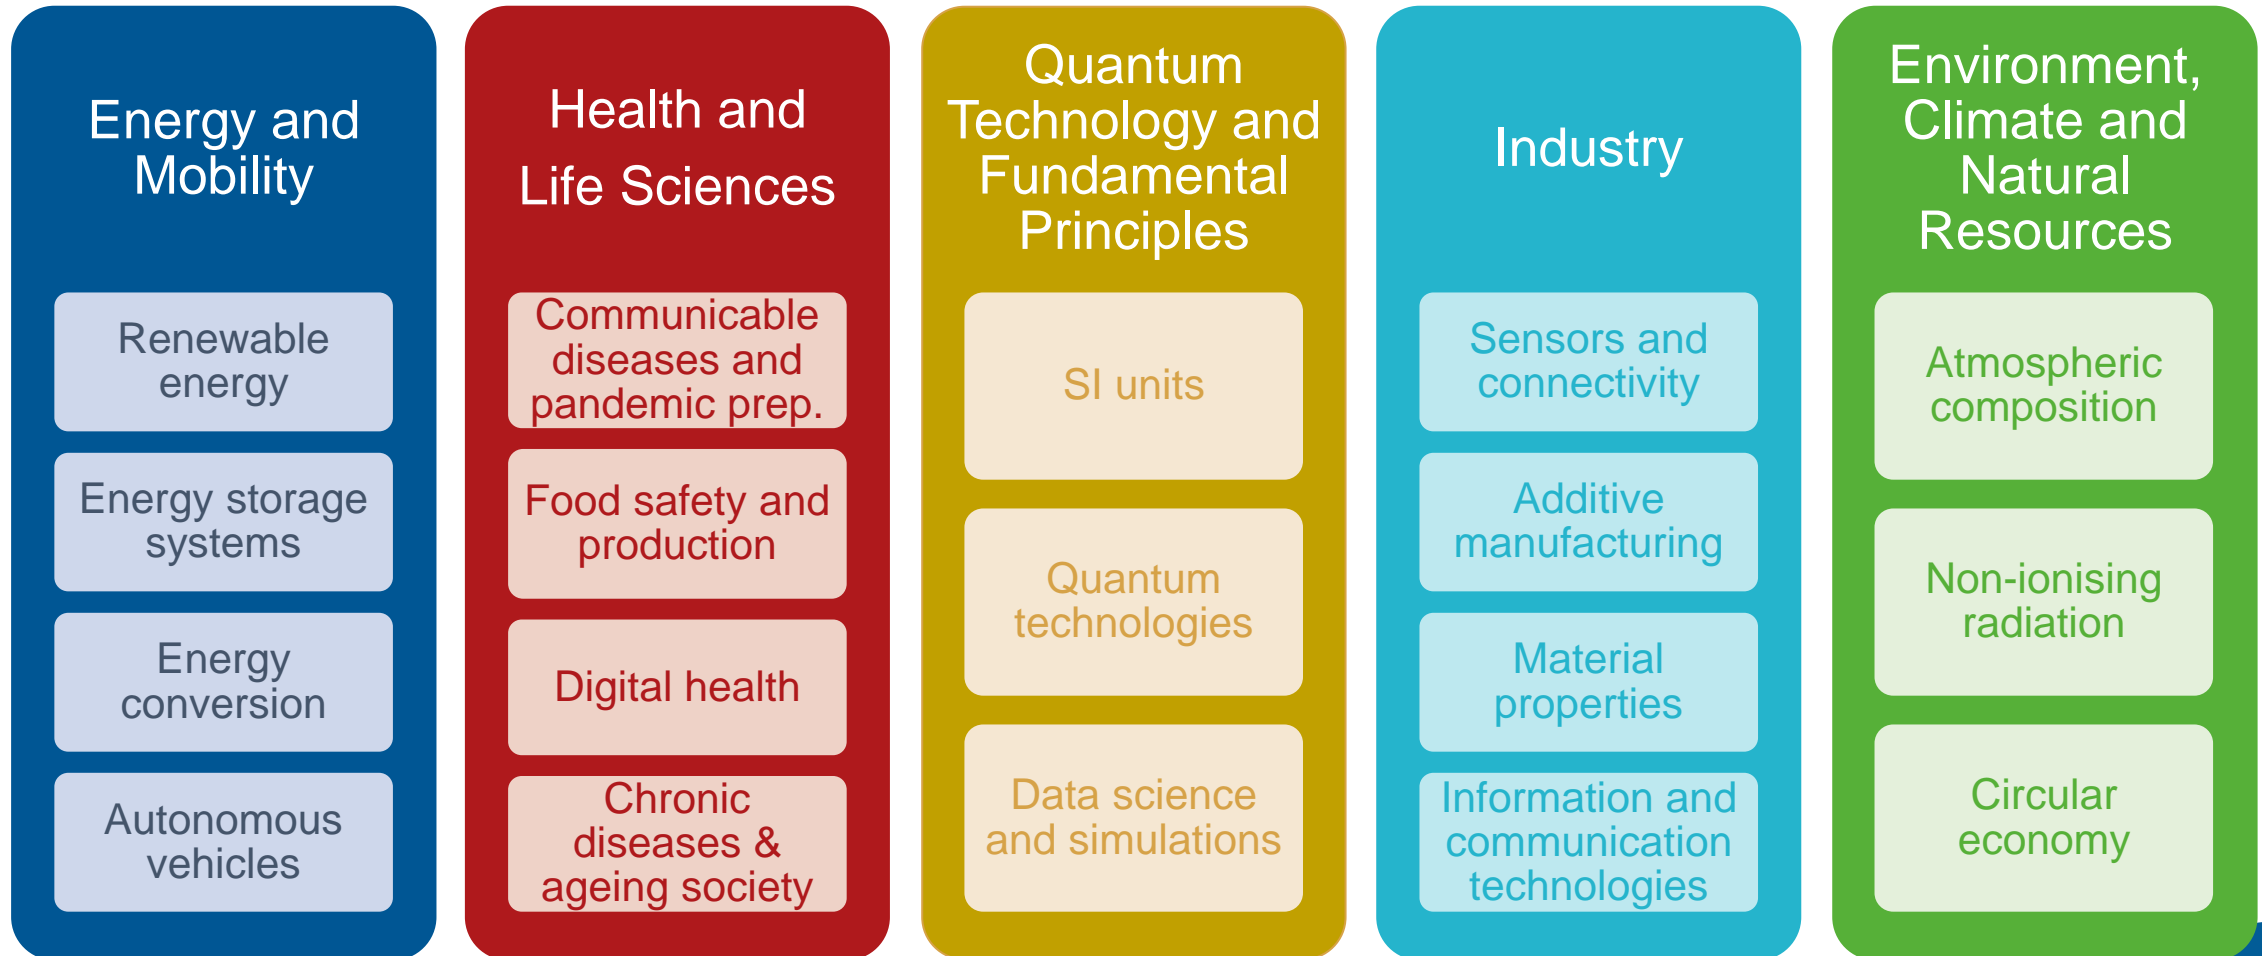

R&D @METAS: Action fields